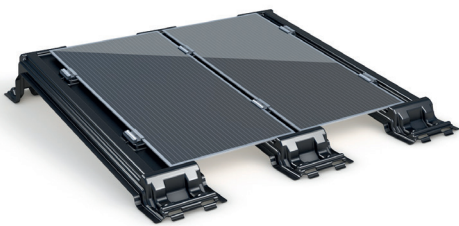

SOLARDIREKT

the easy way

VARIOTWIN® 4.1

INSTALLATION INSTRUCTIONS

Due to the integrated module clamps, the solar module is simply inserted.

Our knowledgeable service staff are on hand for you.
Call us: +49 5971 80405-0.

THE REVOLUTION ON THE ROOF!

1

2

3

SOUTH ELEVATION

CLICK

CLICK

4