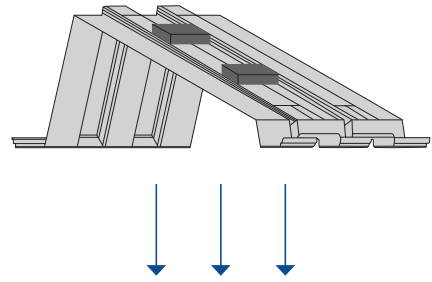

SOLARDIREKT

the easy way

VARIOTWIN® 4.1

INSTALLATION INSTRUCTIONS

Due to the integrated module clamps, the solar module is simply inserted.

Our knowledgeable service staff are on hand for you.
Call us: +49 5971 80405-0.

THE REVOLUTION ON THE ROOF!

1

2

3

SOUTH ELEVATION

CLICK

CLICK

4