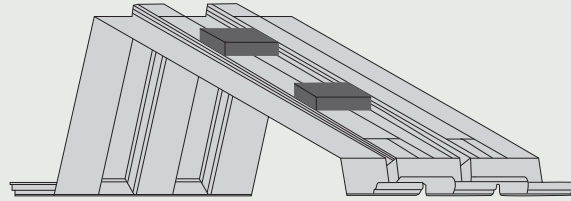

SOLARDIREKT

the easy way

VARIOTWIN® 4.1

INSTALLATION INSTRUCTIONS

Due to the integrated module clamps, the solar module is simply inserted.

Our knowledgeable service staff are on hand for you.
Call us: +49 5971 80405-0.

THE REVOLUTION ON THE ROOF!

1

2

3

SOUTH ELEVATION

CLICK

CLICK

4