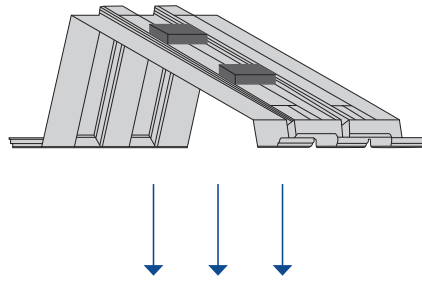

SOLARDIREKT

the easy way

VARIOTWIN® 4.1

INSTALLATION INSTRUCTIONS

Due to the integrated module clamps, the solar module is simply inserted.

Our knowledgeable service staff are on hand for you.
Call us: +49 5971 80405-0.

THE REVOLUTION ON THE ROOF!

1

2

3

SOUTH ELEVATION

CLICK

CLICK

4